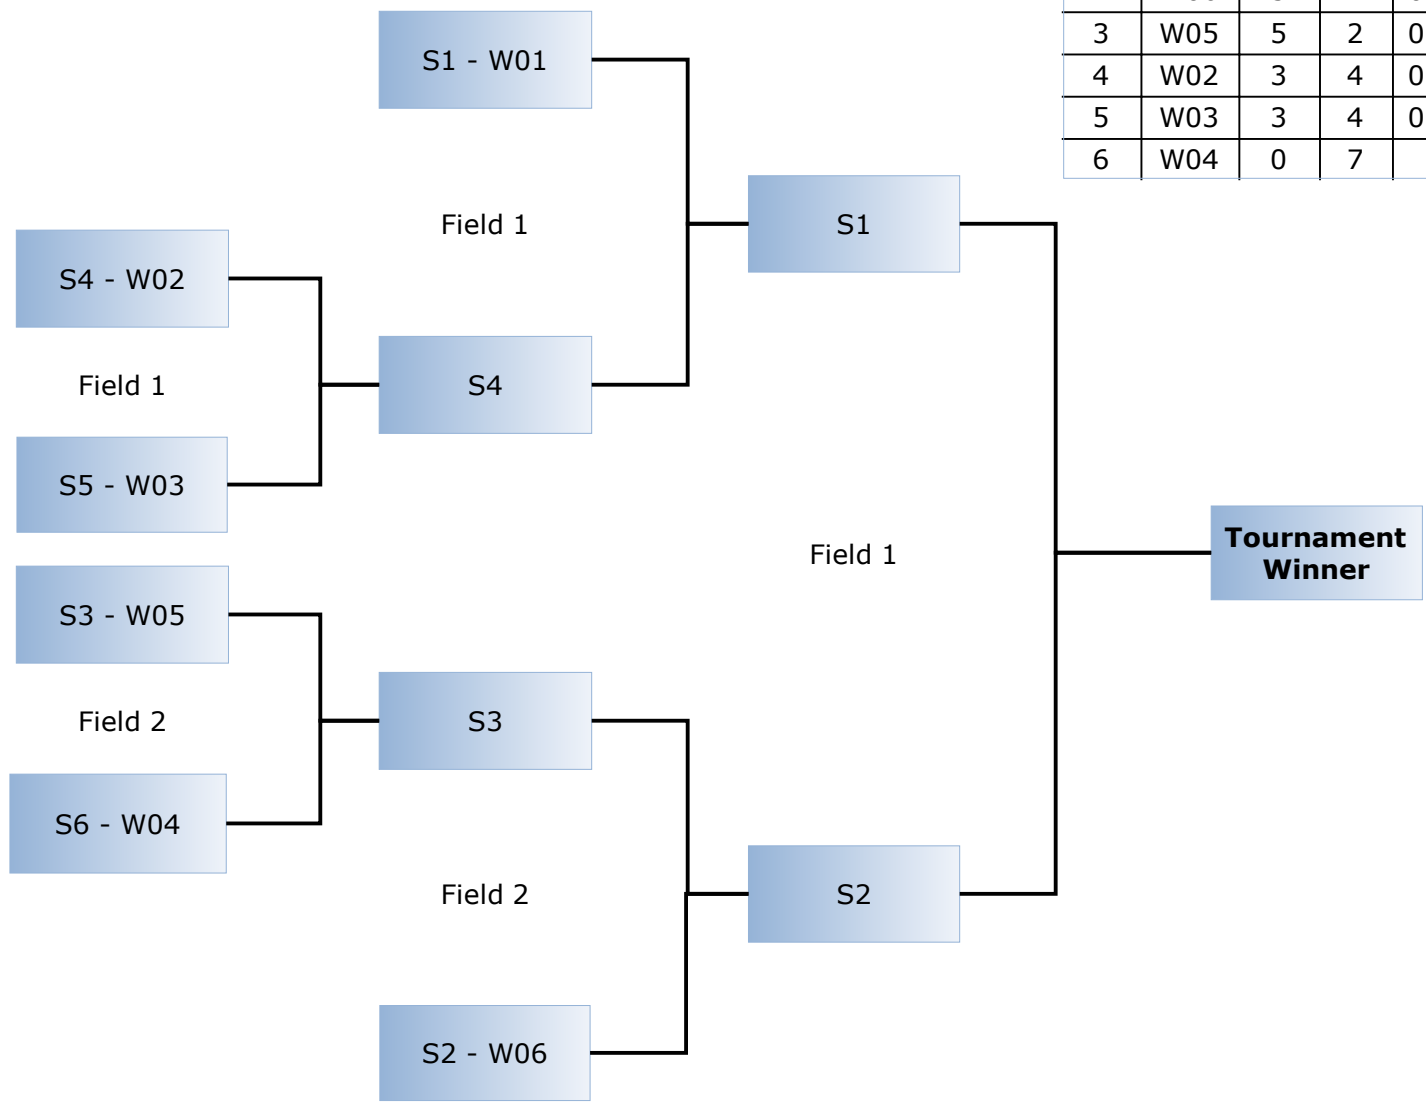

1:00 pm
Quarters

2:15 pm
Semi-Finals

3:30 pm
Finals

Standings

Rank	Team	Win	Lose	W/L %	Spirit
1	W01	5	2	0.714	9.714
2	W06	5	2	0.714	9.142
3	W05	5	2	0.714	6.571
4	W02	3	4	0.428	9.857
5	W03	3	4	0.428	9.428
6	W04	0	7	0	9